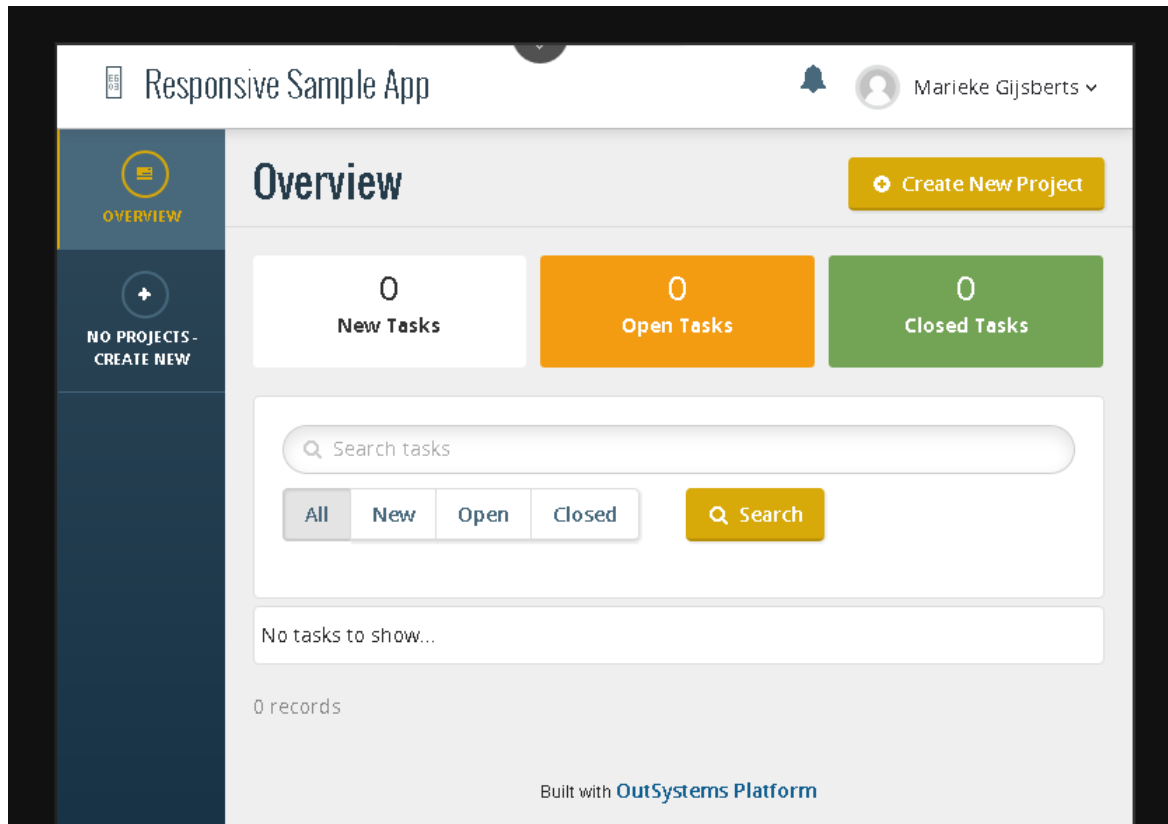

Clean CSS

Ultra-minimal CSS to get in your way when you're designing.

Think mobile

Vanilla is a lightweight and the best option to simple websites.

Responsive

- RESS (Responsive through Server Side components);