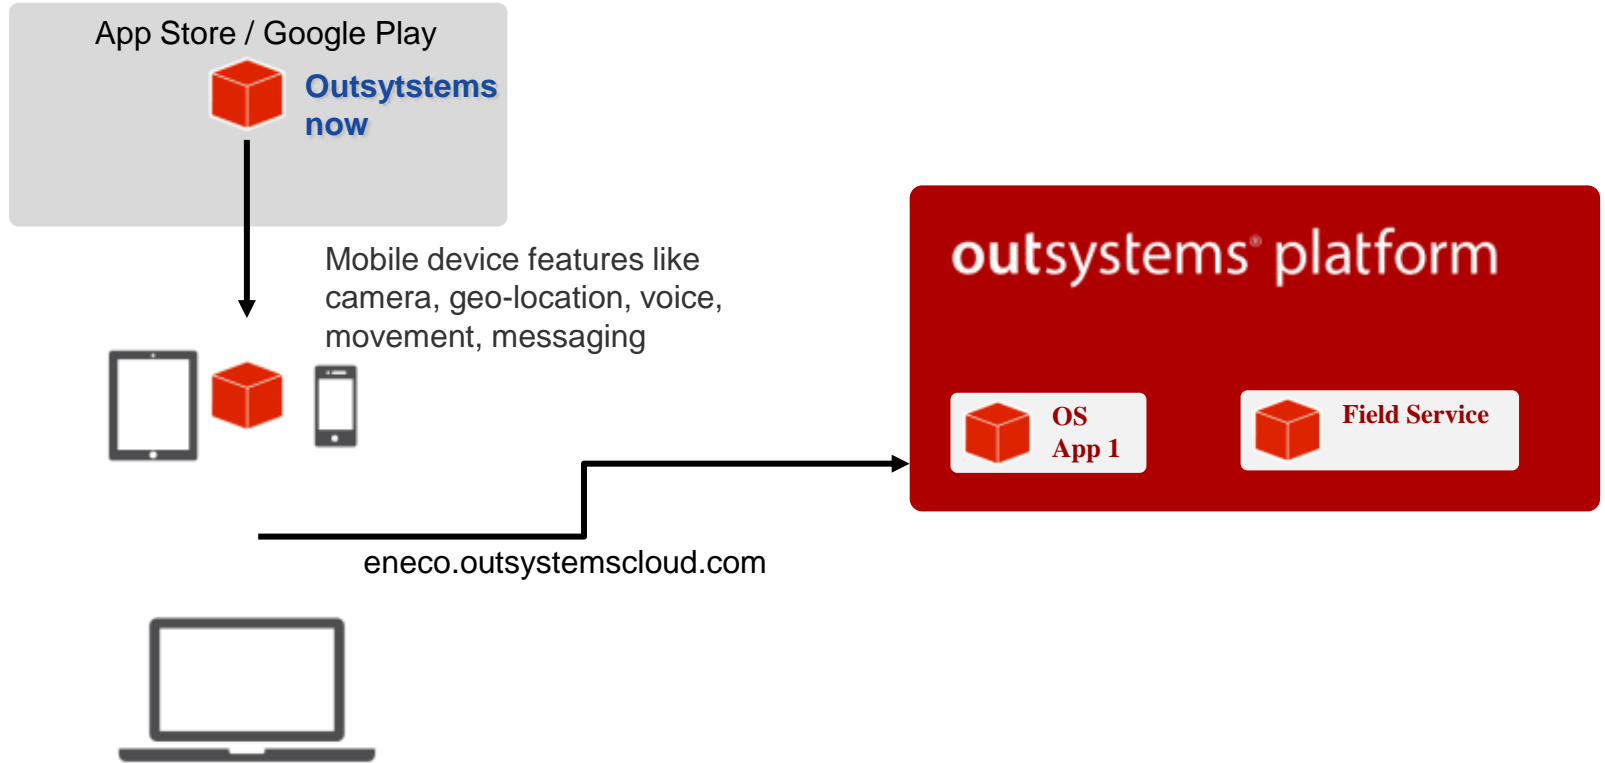

Clean CSS

Ultra-minimal CSS to get in your way when you're designing.

Think mobile

Vanilla is a lightweight and the best option to simple websites.

Responsive

- RESS (Responsive through Server Side components);

Rest – Consume en Expose

- Expose
- Consume

Outsystems Now

Improved LifeTime!

- Users, Roles and Teams
- Custom Application Deployment
- Change & Audit logs
- External Authentication

Improved LifeTime!

Default Role