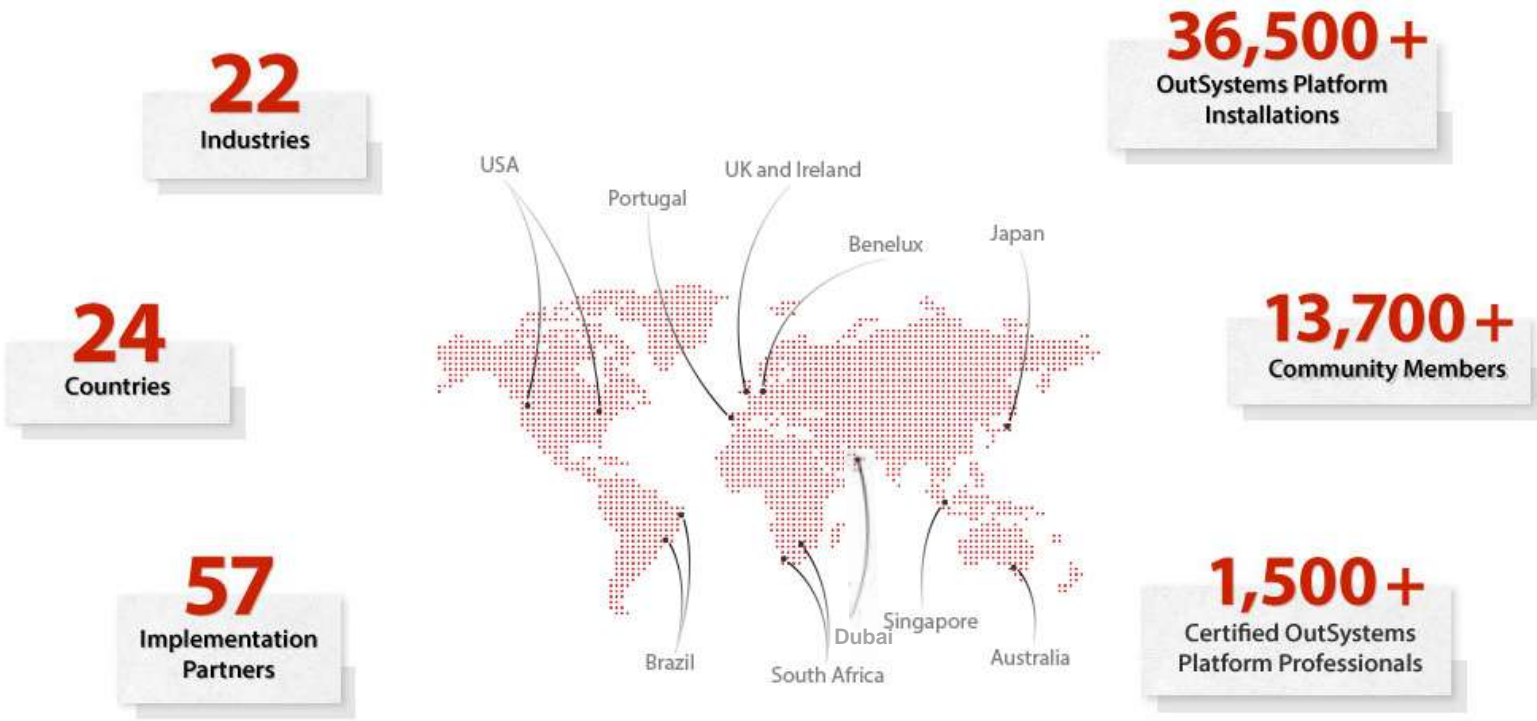

Agenda

- Intro OutSystems
- Het OutSystems Platform
- Silk UI
- Rest integration
- Outsystems Now (Mobile)
- Improve lifetime
- Demo GameOn
- Q&A

OutSystems

2001 – Lissabon

OutSystems

■ Waar

■ Wereld

■ NL