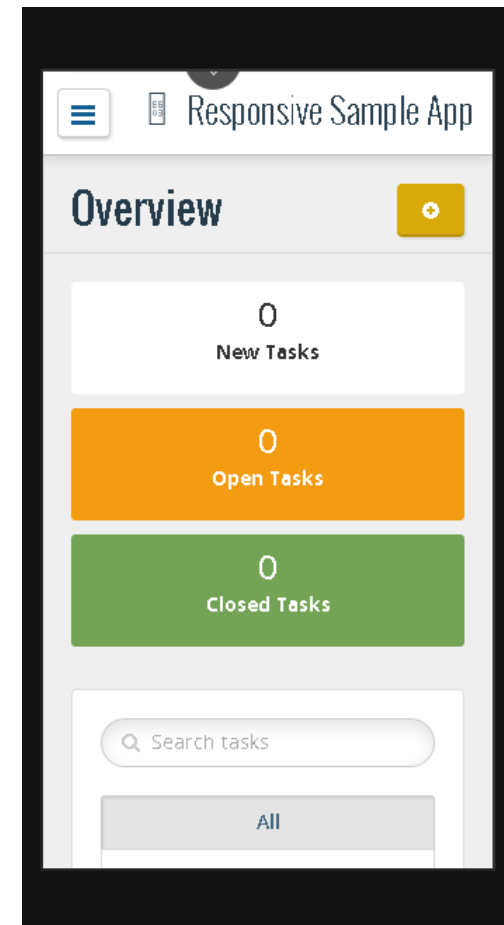

Clean CSS

Ultra-minimal CSS to get in your way when you're designing.

Think mobile

Vanilla is a lightweight and the best option to simple websites.

Responsive

- RESS (Responsive through Server Side components);